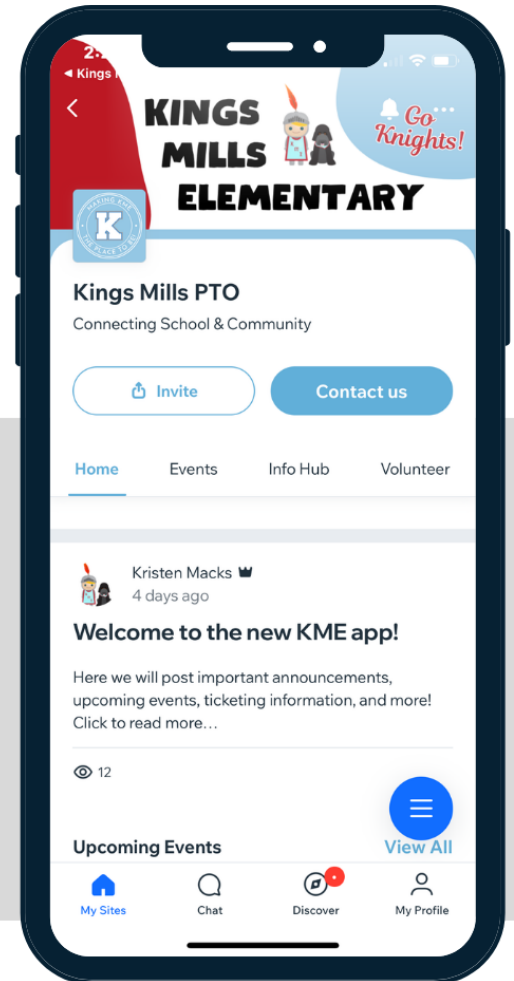

JOIN US ON THE KME MOBILE APP! DOWNLOAD INSTRUCTIONS

The new KME Parent App is here!

It offers a range of features similar to the KME PTO website, but with convenient access on your phone. View the Academic Calendar, browse upcoming events, purchase tickets, explore the Parent Hub, connect to the website, and more!

Spaces

DOWNLOAD THE APP & JOIN

- Download Spaces by Wix from the App Store
- Scroll down to [+Join With Code](#)
- Enter Code: KMEKNIGHTS

Join a Site with an Invite Code
If you got a site's invite code, enter it here to become a member of that site on the app.

KMEKNIGHTS

Join

ADD A SHORTCUT TO YOUR HOME SCREEN FOR QUICK ACCESS

- Navigate to "My Sites" on the bottom menu
- Tap the three white dots (•••) in the top right corner of the site
- Select "Add to device home screen"
- Tap () on the bottom bar and choose "Add to Home Screen"
- The app shortcut should download to your home screen